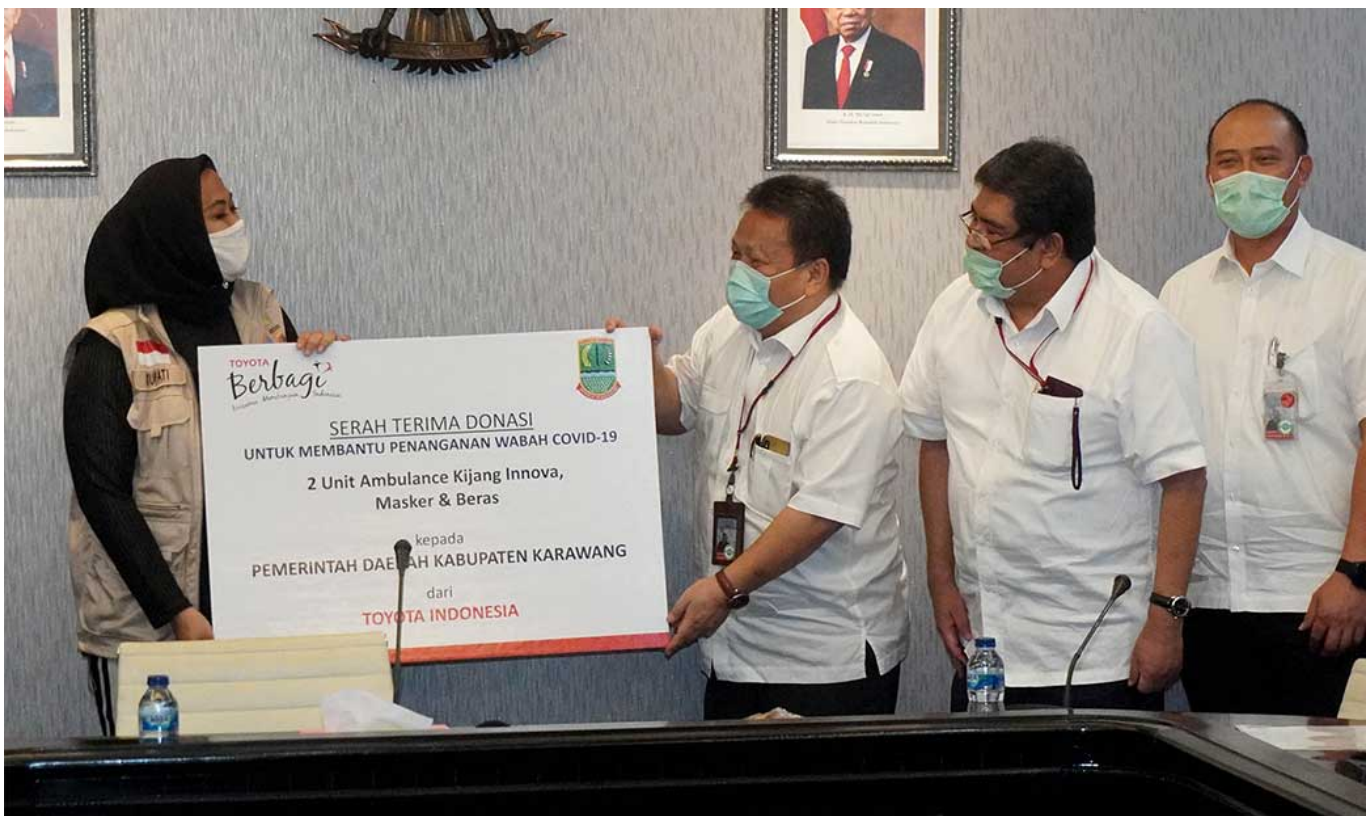

09 June 2020

TOGETHER WITH KARAWANG REGENCY FACING COVID-19

Jakarta - Toyota Indonesia today (06/09) donated 2 units of Kijang Innova ambulance and 3,000 Personal Protective Equipment (PPE) which consist of Protection Clothes, Disposable Medical Mask, Medical Goggle, Face Shield, and Disposable Mask as a part of our active participation in facing COVID-19 pandemic. Previously, we donated 9.5 ton of rice in May 2020. The donation was handed over by Vice President Director PT. Toyota Motor Manufacturing Indonesia (TMMIN) Edward Otto Kanter to Regent of Karawang Cellica Nurrachadiaena. Also joining Karawang Regency government officials and other TMMIN Board of Directors.

"We would like to convey our deep sympathy to all parties affected by the COVID-19 outbreak and our sincere respect to the Karawang Regency government that has been providing the best for public health in facing COVID-19 pandemic. We hope that the assistance we donate in the form of ambulance vehicles, PPE equipment, and rice as a staple food for the community can help citizens in Karawang even just a little," said Edward Otto Kanter.